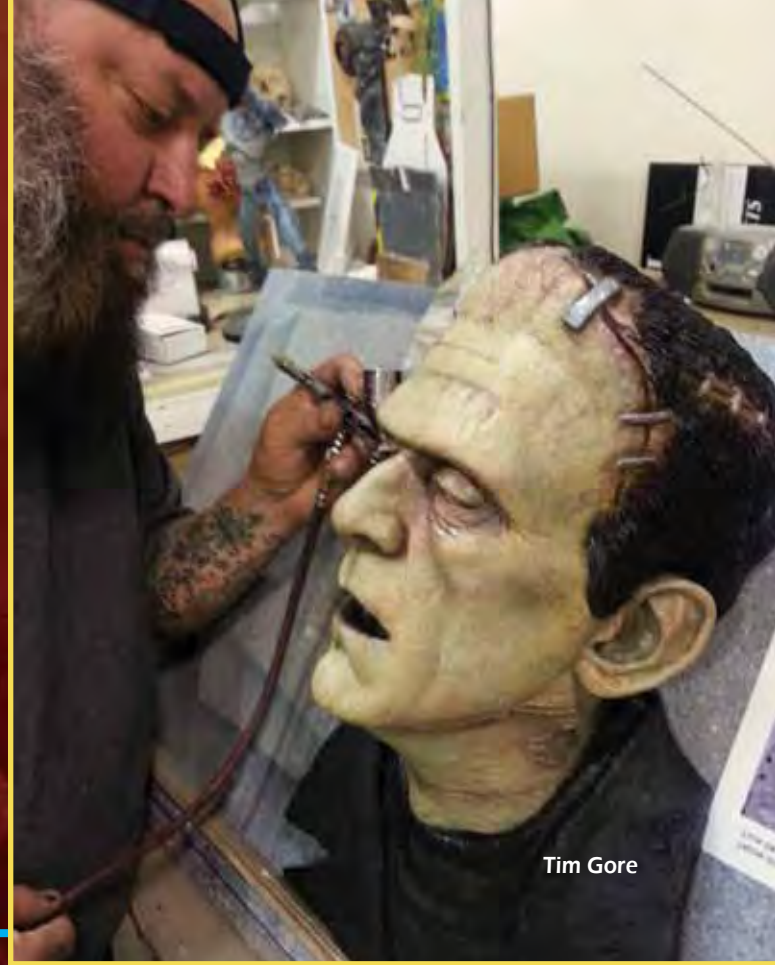

TIM GORE'S  
**Bloodline**

Bloodline are a special pallet of earth-toned, transparent colors developed by special FX artist Tim Gore. Bloodline feature subtle, naturalistic hues with the same atomization and soft-erasing as other Createx Illustration Colors.

Tim Gore

**Bloodline**

Earth-toned transparent colors

5035 Bloodline  
Old Bone White

5036 Bloodline  
Dermatitis Tan

5037 Bloodline  
Injury Ochre

5038 Bloodline  
Infectious Pink

5039 Bloodline  
Blood Red

5040 Bloodline  
Coagulated Crimson

5041 Bloodline  
Vascular Violet

5042 Bloodline  
Deep Bruise Purple

5043 Bloodline  
Expired Blue

5044 Bloodline  
Code Blue

5045 Bloodline  
Decay

5046 Bloodline  
Blunt Trauma Umber